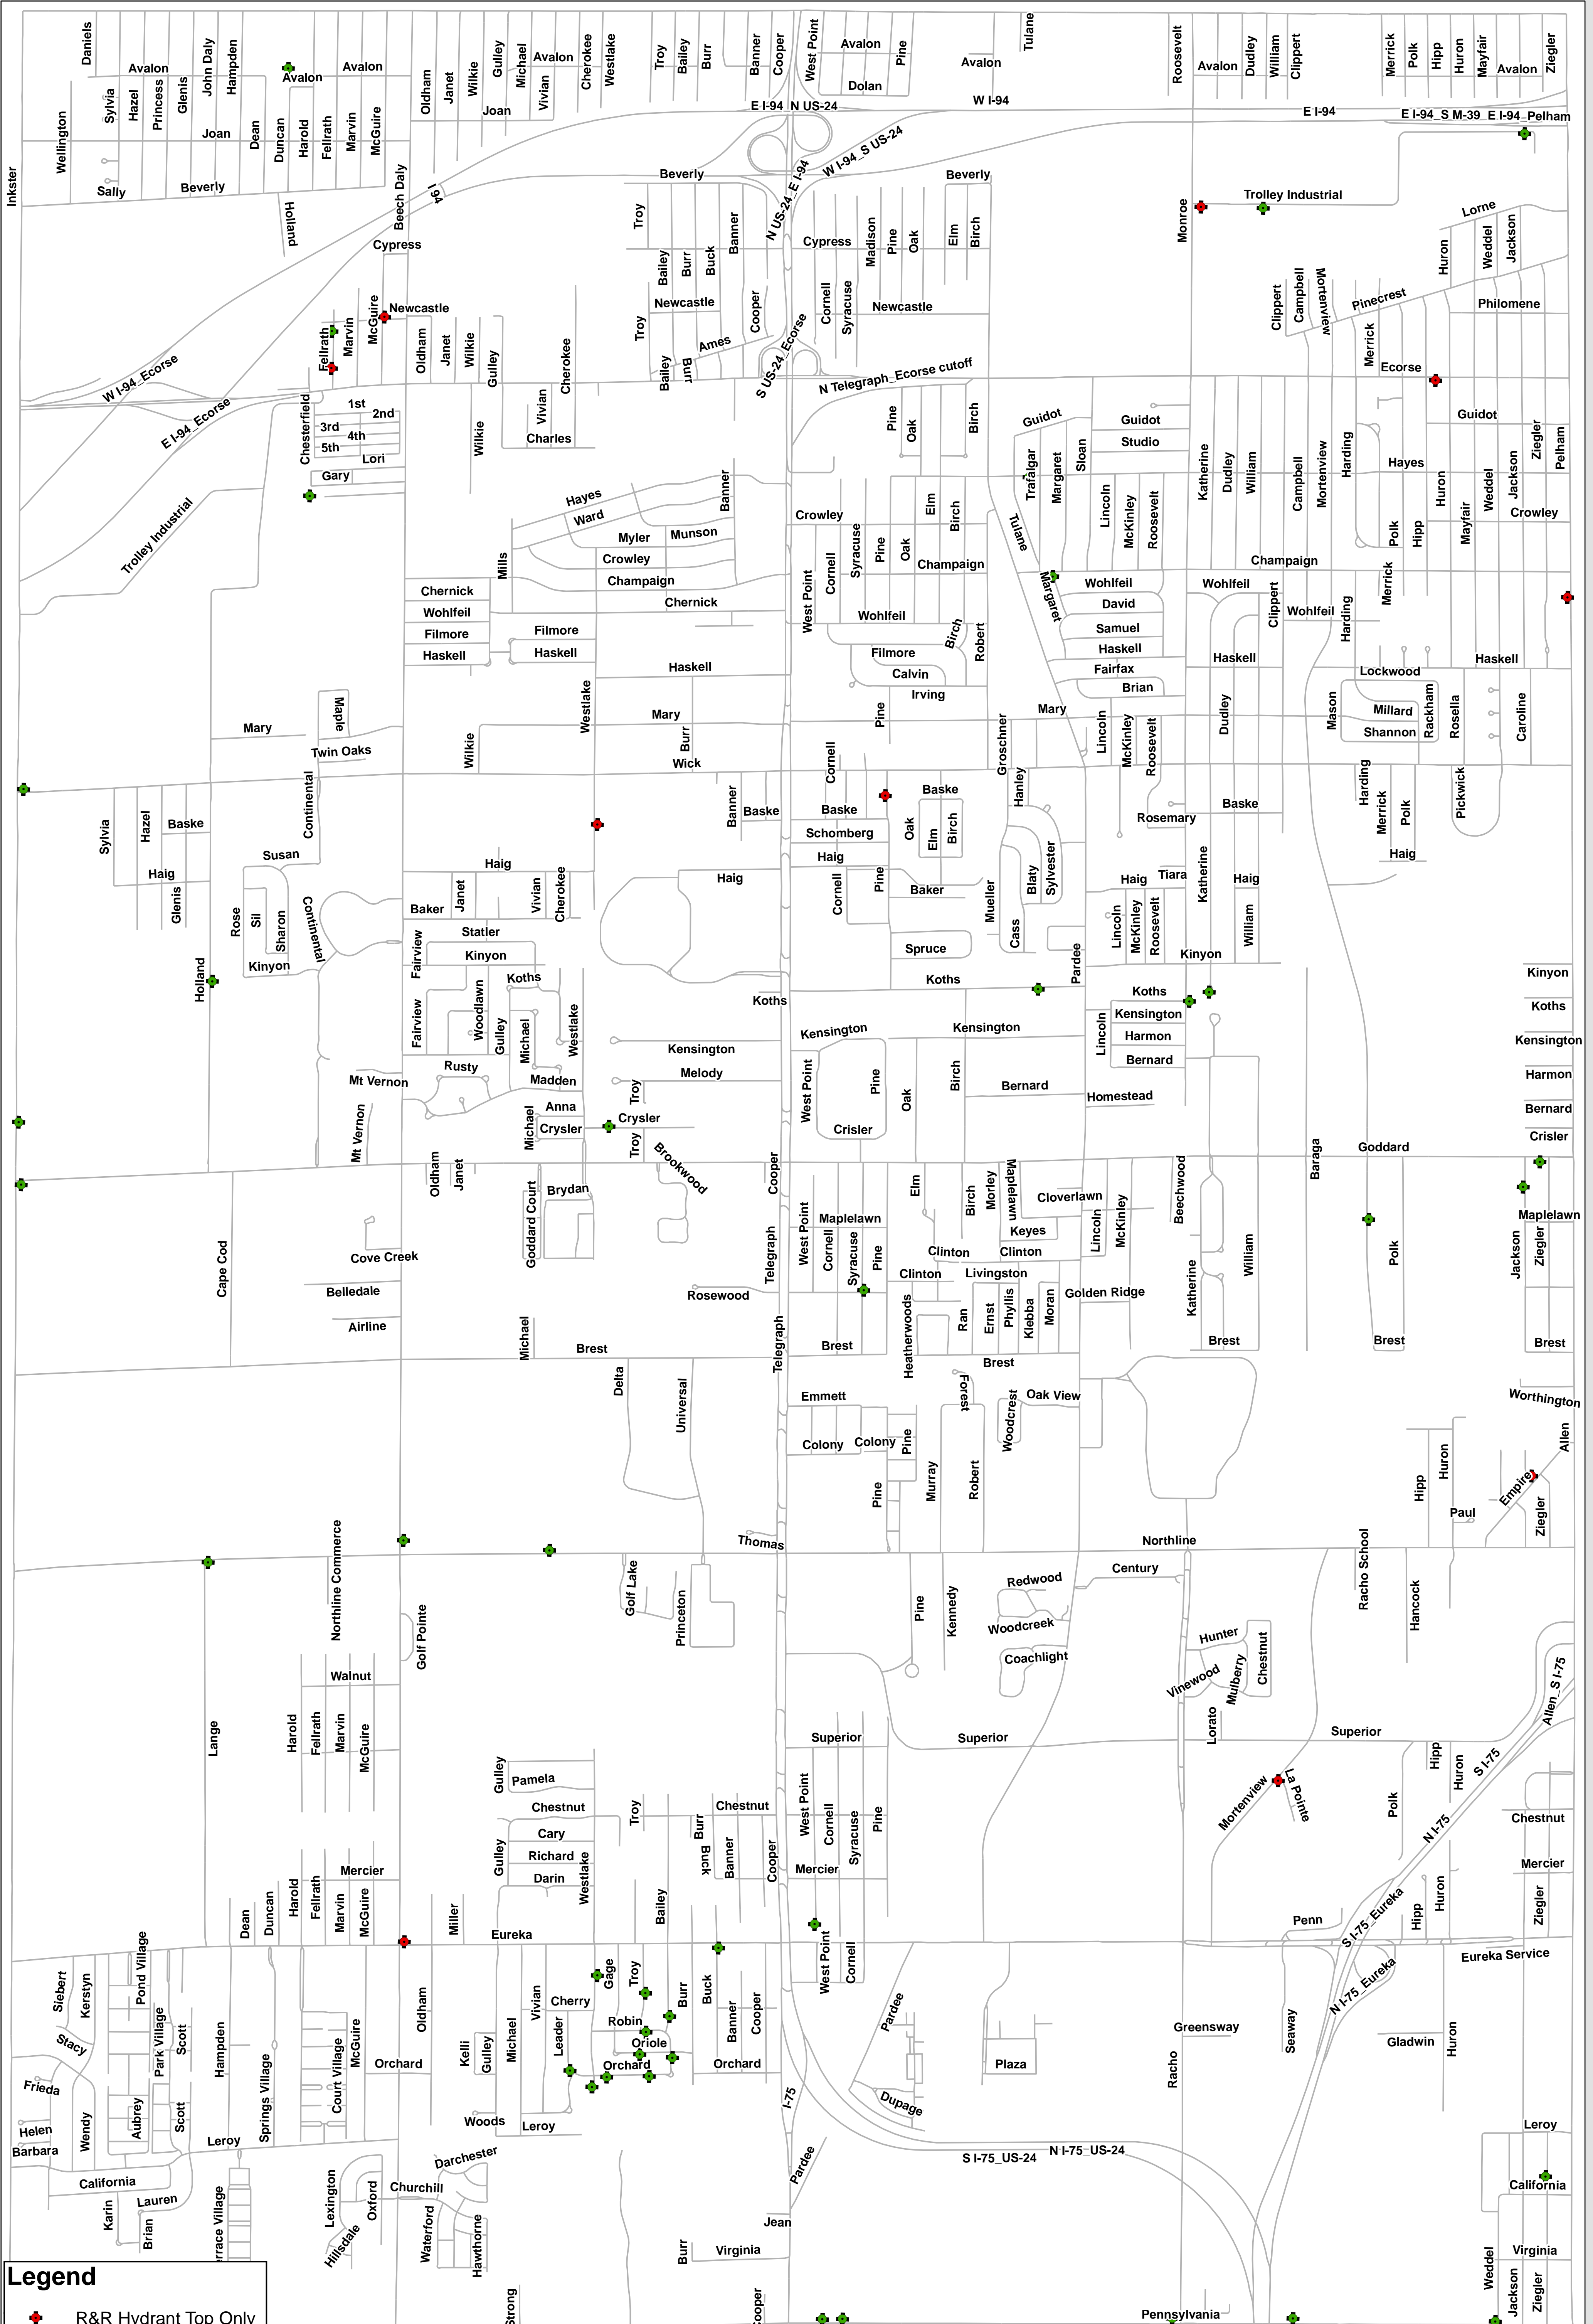

City of Taylor

Wayne County, Michigan

The information displayed on these maps have been compiled from the most accurate source data as contained in City of Taylor GIS. These maps should be used for reference purposes only and is not to be construed as a legal document or survey instrument. Any reliance on the information contained herein is at the user's own risk. Wade-Trim, the City of Taylor, and the City of Taylor Assessor's Office assume no responsibility for any use of the information contained herein or any loss resulting there from.

25251 Northline Road
Taylor, MI 48180
www.wadetrिम.com

1 inch = 1,000 feet

Legend

- + R&R Hydrant Top Only
- + R&R Hydrant and Valve

This map is for reference purposes only. Mapped hydrant locations are not exact.